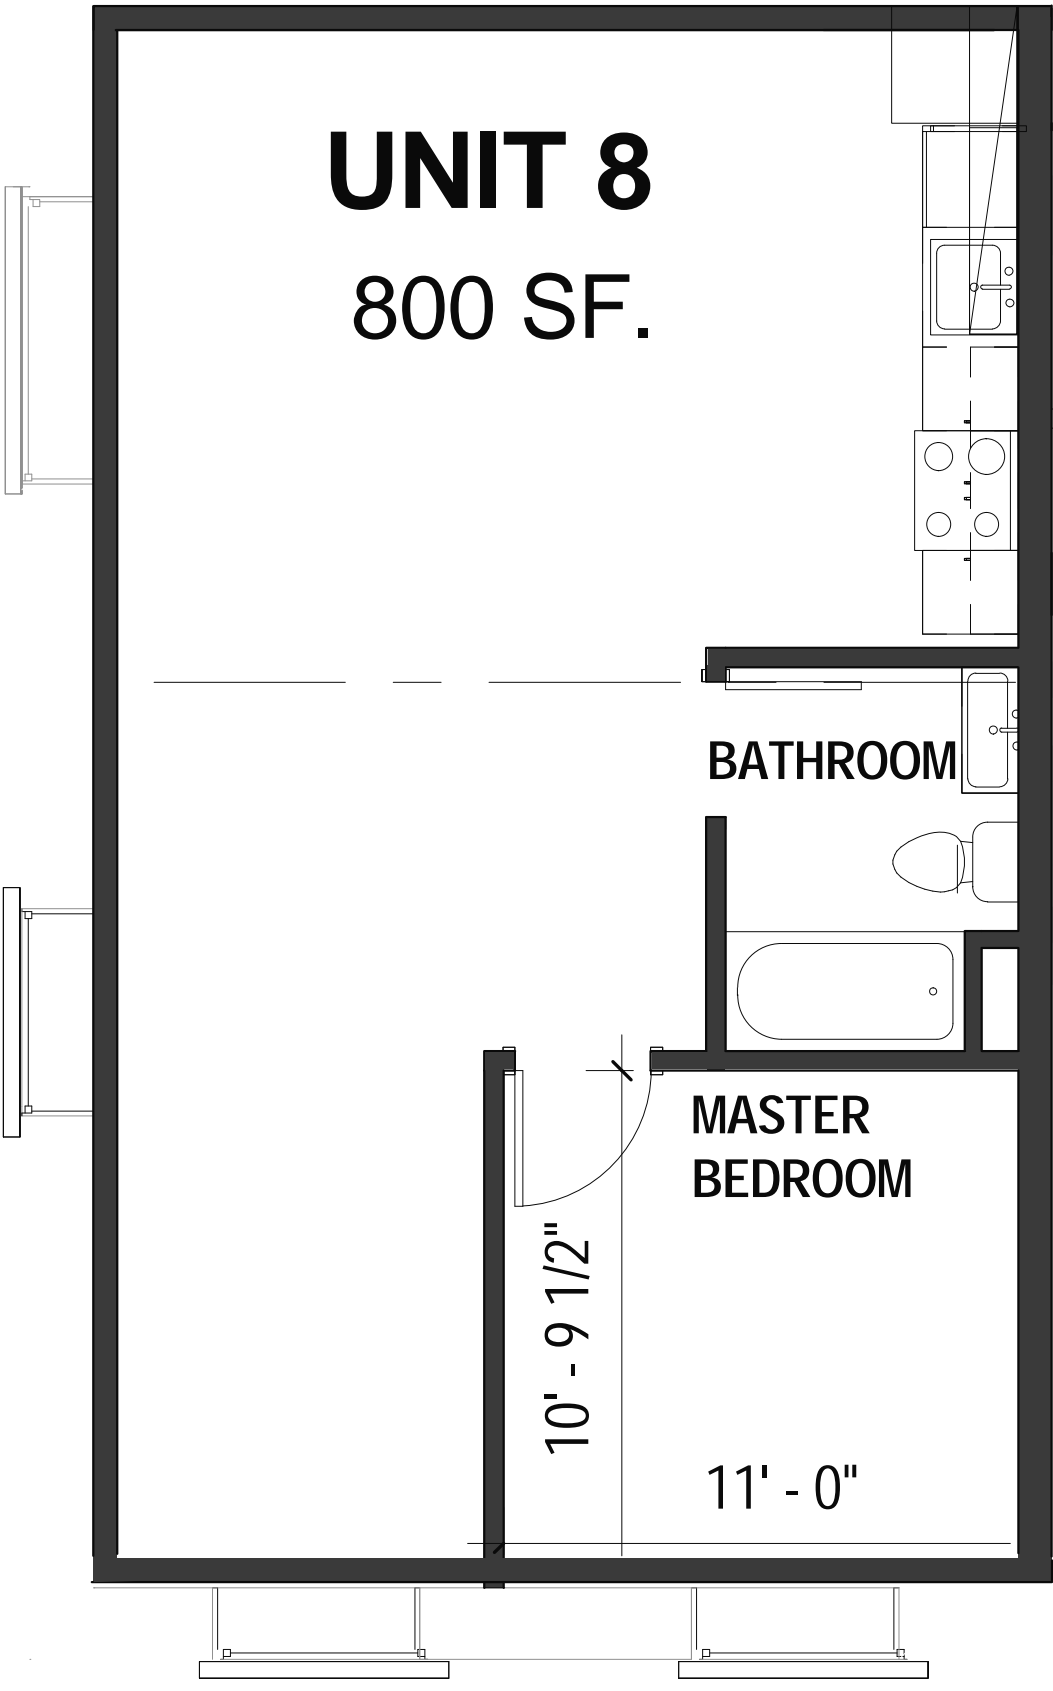

UNIT 8
800 SF.

UNIT 8
45 High Street
North Andover, MA